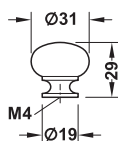

1

Timeless Furniture Knobs

Finish/colour	Cat. No.
Polished chrome plated	136.76.205
Matt nickel plated	136.76.607
Polished	136.76.803
Brushed	136.76.810

Packing: 1 or 25 pieces

Finish/colour	Cat. No.
Matt nickel plated	155.01.540
Nickel plated, black	155.01.541
Polished	155.01.542
Polished chrome plated	155.01.543

Packing: 1 or 20 pieces

M4 threaded screws

► FF 1.260

DGH-M-INT 2020, HDE-en, 05/19; Dimensional data not binding. We reserve the right to alter specifications without notice.