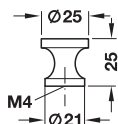

1

Timeless Furniture Knobs

Finish/colour	Cat. No.
Polished chrome plated	136.76.205
Matt nickel plated	136.76.607
Polished	136.76.803
Brushed	136.76.810

Packing: 1 or 25 pieces

Finish/colour	Cat. No.
Matt nickel plated	155.01.540
Nickel plated, black	155.01.541
Polished	155.01.542
Polished chrome plated	155.01.543

Packing: 1 or 20 pieces

M4 threaded screws

► FF 1.260

DGH-M-INT 2020, HDE-en, 05/19; Dimensional data not binding. We reserve the right to alter specifications without notice.